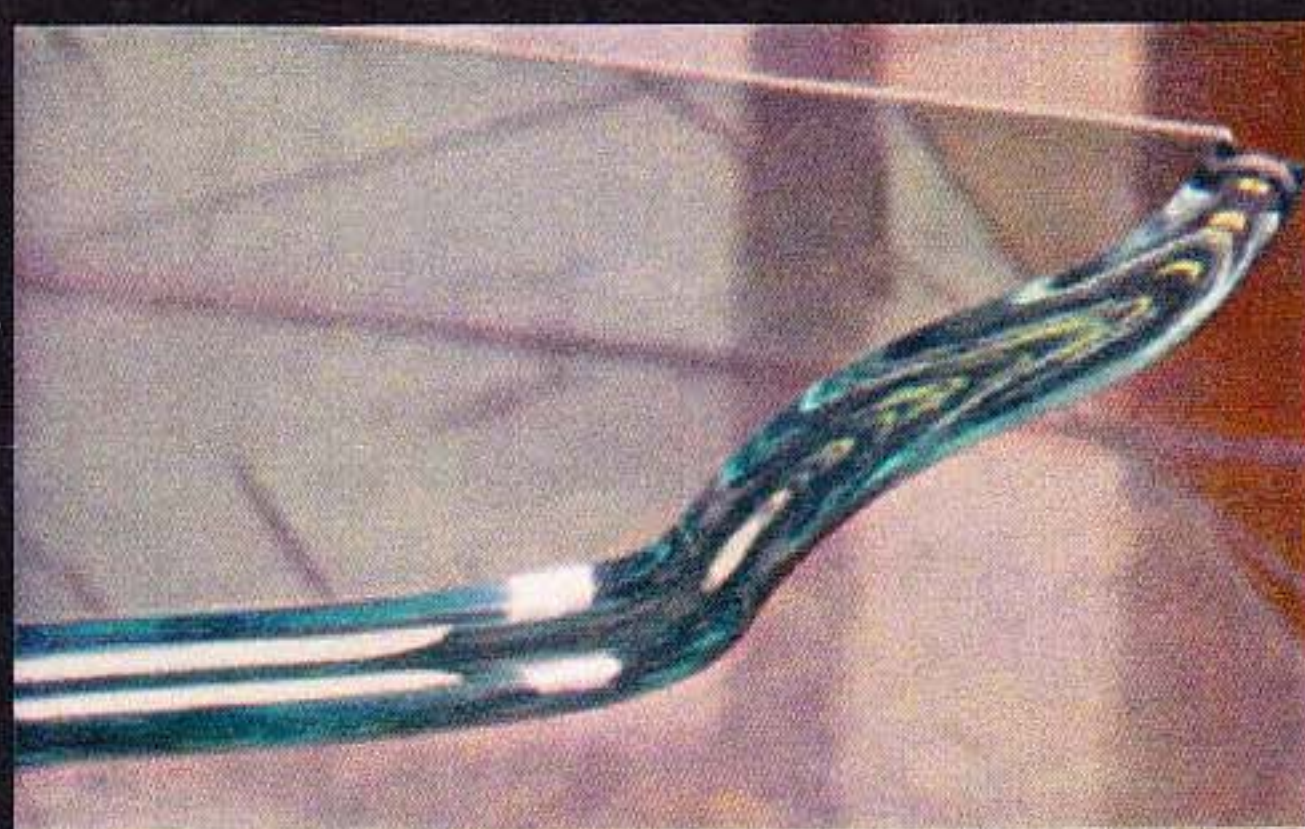

## 1" GLASS TABLE TOPS

- Clear Glass Table Tops
- From 3/8" up to 1" Thickness
- Custom Sizes and Shapes
- Your Choice of Edgework

1" Beveled Edge

Waterfall Edge

Hammered Edge

EOG Edge

Flat Polished Edge

Full Pencil Polished Edge

## SHAPES & EDGEWORK

1" Bevel

Waterfall

Mitre

Hammered

Flat Polish

Full Pencil Polish

EOG