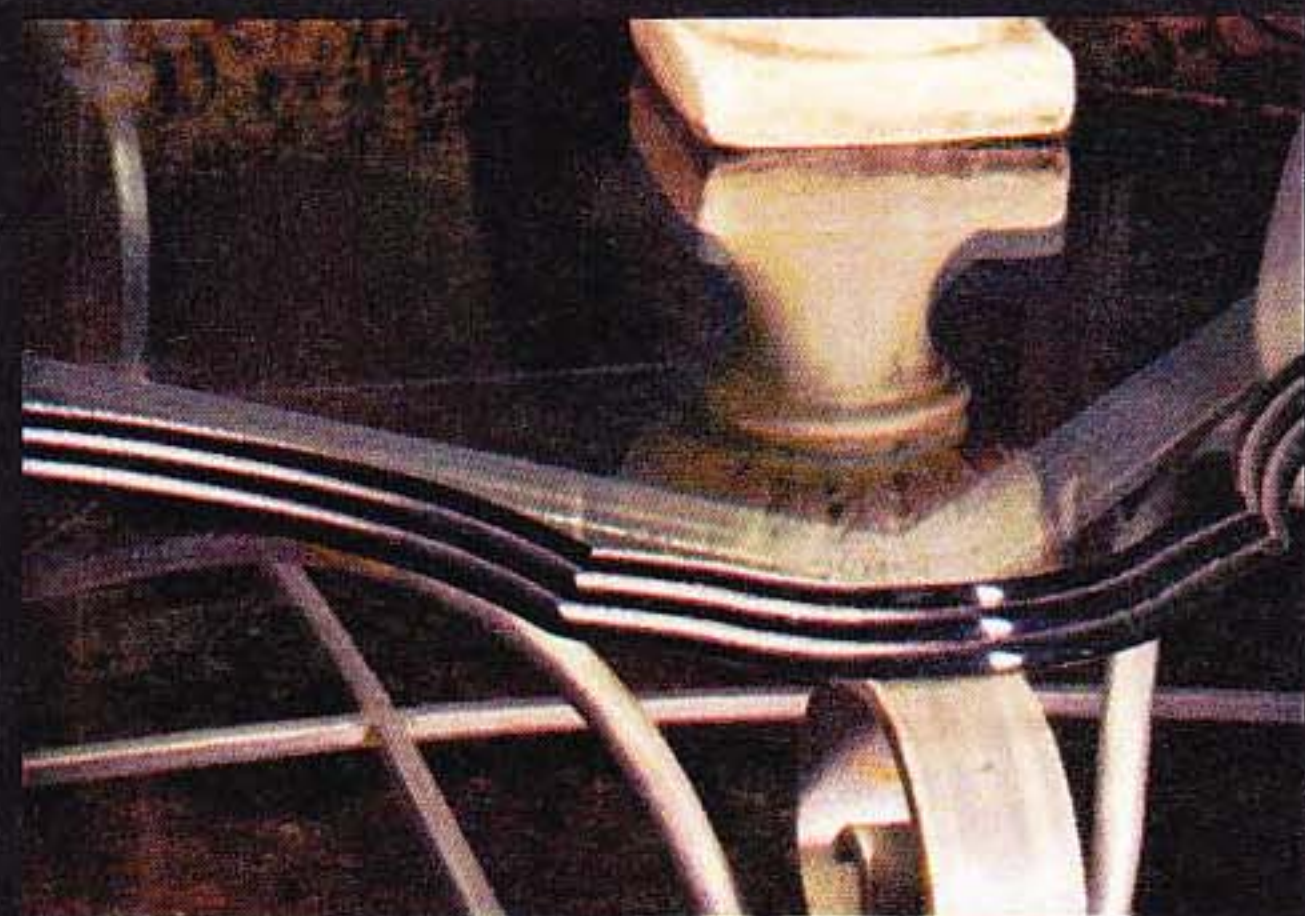

1" GLASS TABLE TOPS

- Clear Glass Table Tops
- From 3/8" up to 1" Thickness
- Custom Sizes and Shapes
- Your Choice of Edgework

1" Beveled Edge

Waterfall Edge

Hammered Edge

EOG Edge

Flat Polished Edge

Full Pencil Polished Edge

SHAPES & EDGEWORK

1" Bevel

Waterfall

Mitre

Hammered

Flat Polish

Full Pencil Polish

EOG