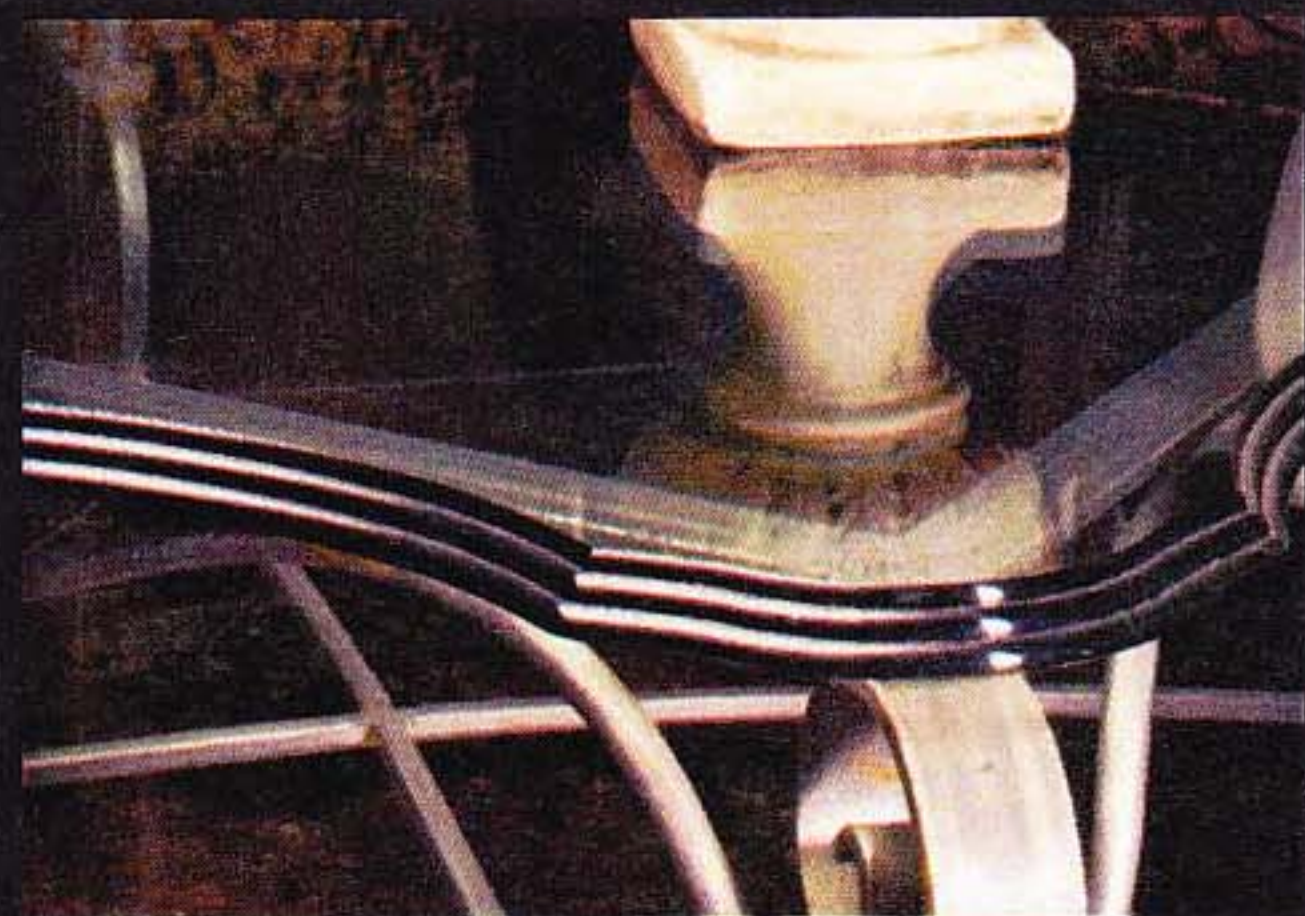

## 1" GLASS TABLE TOPS

- Clear Glass Table Tops
- From 3/8" up to 1" Thickness
- Custom Sizes and Shapes
- Your Choice of Edgework

1" Beveled Edge

Waterfall Edge

Hammered Edge

EOG Edge

Flat Polished Edge

Full Pencil Polished Edge

## SHAPES & EDGEWORK

1" Bevel

Waterfall

Mitre

Hammered

Flat Polish

Full Pencil Polish

EOG